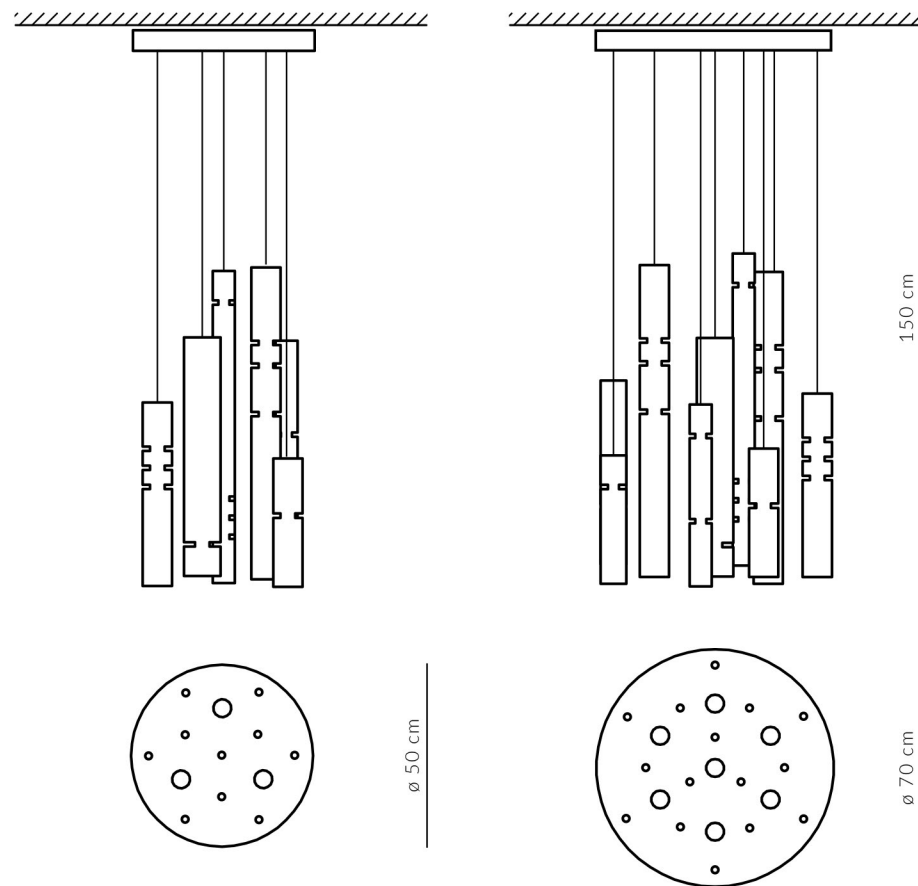

GOTHAM

LIGHTING STRUCTURES, HIGH IMPACT GLASS PENDANT LAMPS, WHOSE DISTINCTIVE CHARACTER PUTS THEM BEYOND ALL DEFINITIONS. METROPOLITAN STYLE, THE DREAM OF A NOCTURNAL MEGALOPOLIS, WHICH ONLY THE MOST VISIONARY IMAGINATION CAN ENVISAGE. AN IMPRESSIVE DESIGN, SOLID AND REASSURING, ENCHANTS THE GAZE AND THE SENSES.

GOTHAM

CHANDELIER

SMALL_Round metal ceiling \varnothing 50 cm mirror finishing.
Light source 3 x 10W power LED dimmable, 2700k optic 10°.
10 clear and frosted mixed glass shapes.

LARGE_Round metal ceiling \varnothing 70 cm mirror finishing.
Light source 7 x 10W power LED dimmable, 2700k optic 10°.
15 clear and frosted mixed glass shapes.